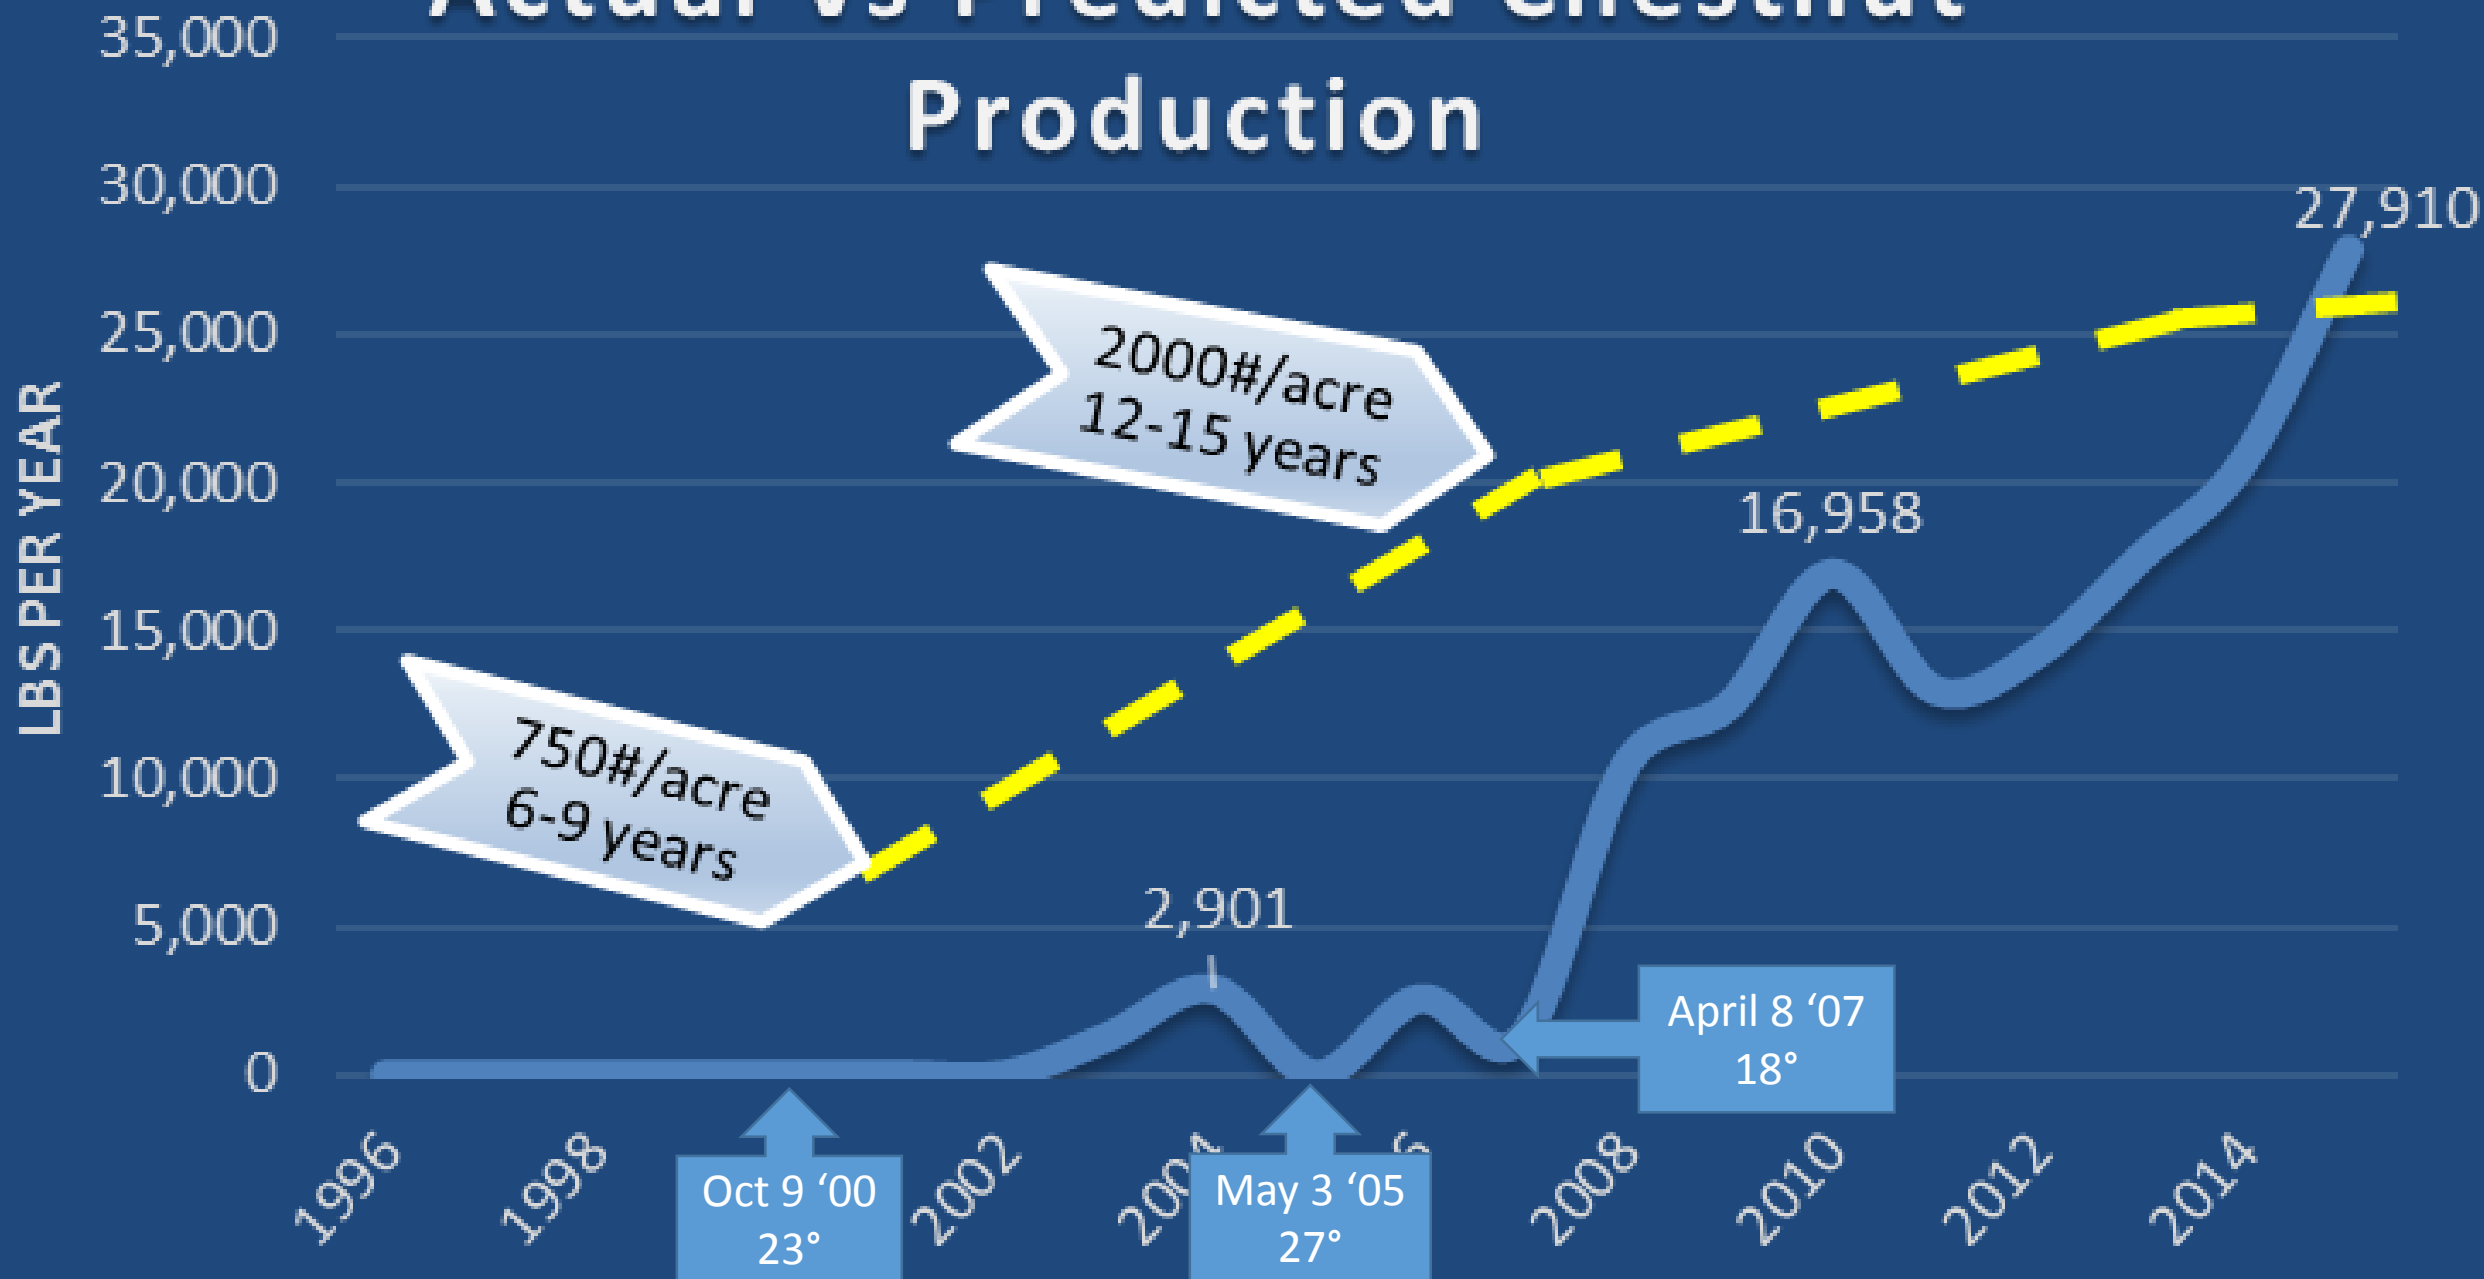

20 Acres & 20 Years Chestnuts in Kansas

October 1991

Year property bought

Legend

Google earth

Image U.S. Geological Survey

500 ft

February 2002 (year 6)

500 ft

May 2011 (year 17)

Legend

Google earth

500 ft

May 2015 (year 21)

Legend

Google earth

500 ft

2004 (10th year)

2015 (21st year)

Actual vs Predicted Chestnut Production

Rainfall avg=38.5"

>1¼

1¼

1⅛

1
1/16"

≤15/16

2007 October
after "Easter freeze"

Daily Collection

2015

2011

Average 2009-2015

September 30