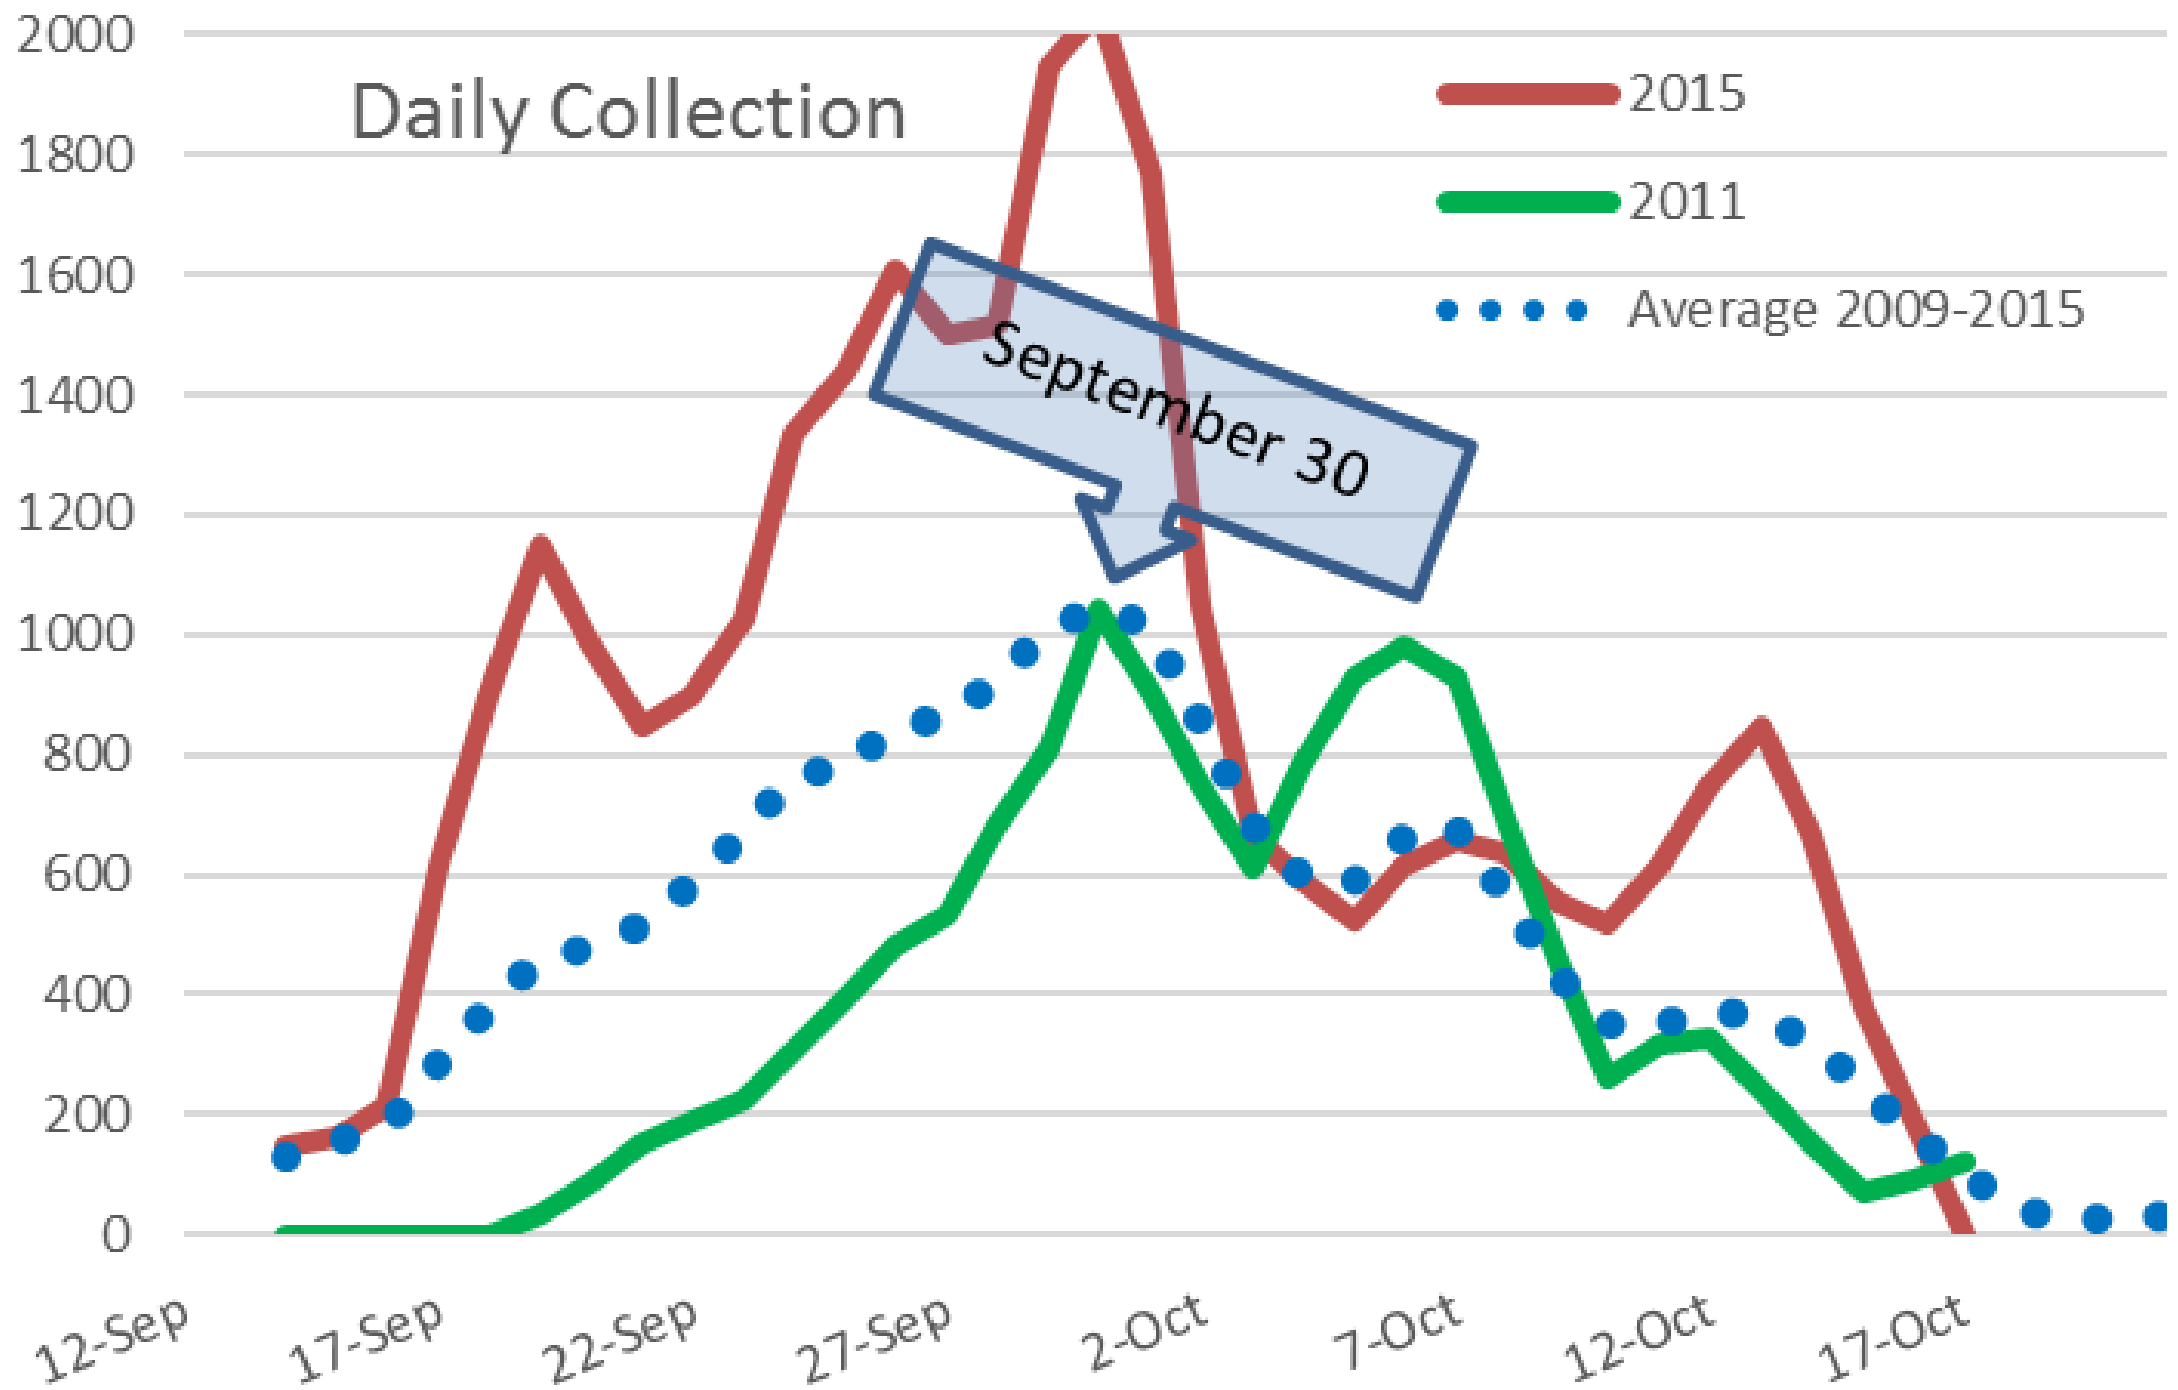

1
1/16"

≤15/16

2007 October
after "Easter freeze"

Daily Collection

2015

2011

Average 2009-2015

September 30

A photograph of a man standing in a field of tall grass next to a young tree. The man is wearing a brown hat, a light blue denim shirt, and blue jeans. He is leaning on a black metal stake that supports the tree. The background shows several other trees and a bright, sunny sky. The text "Grafted Shing Transplanted 2002" is overlaid in white at the bottom left of the image.