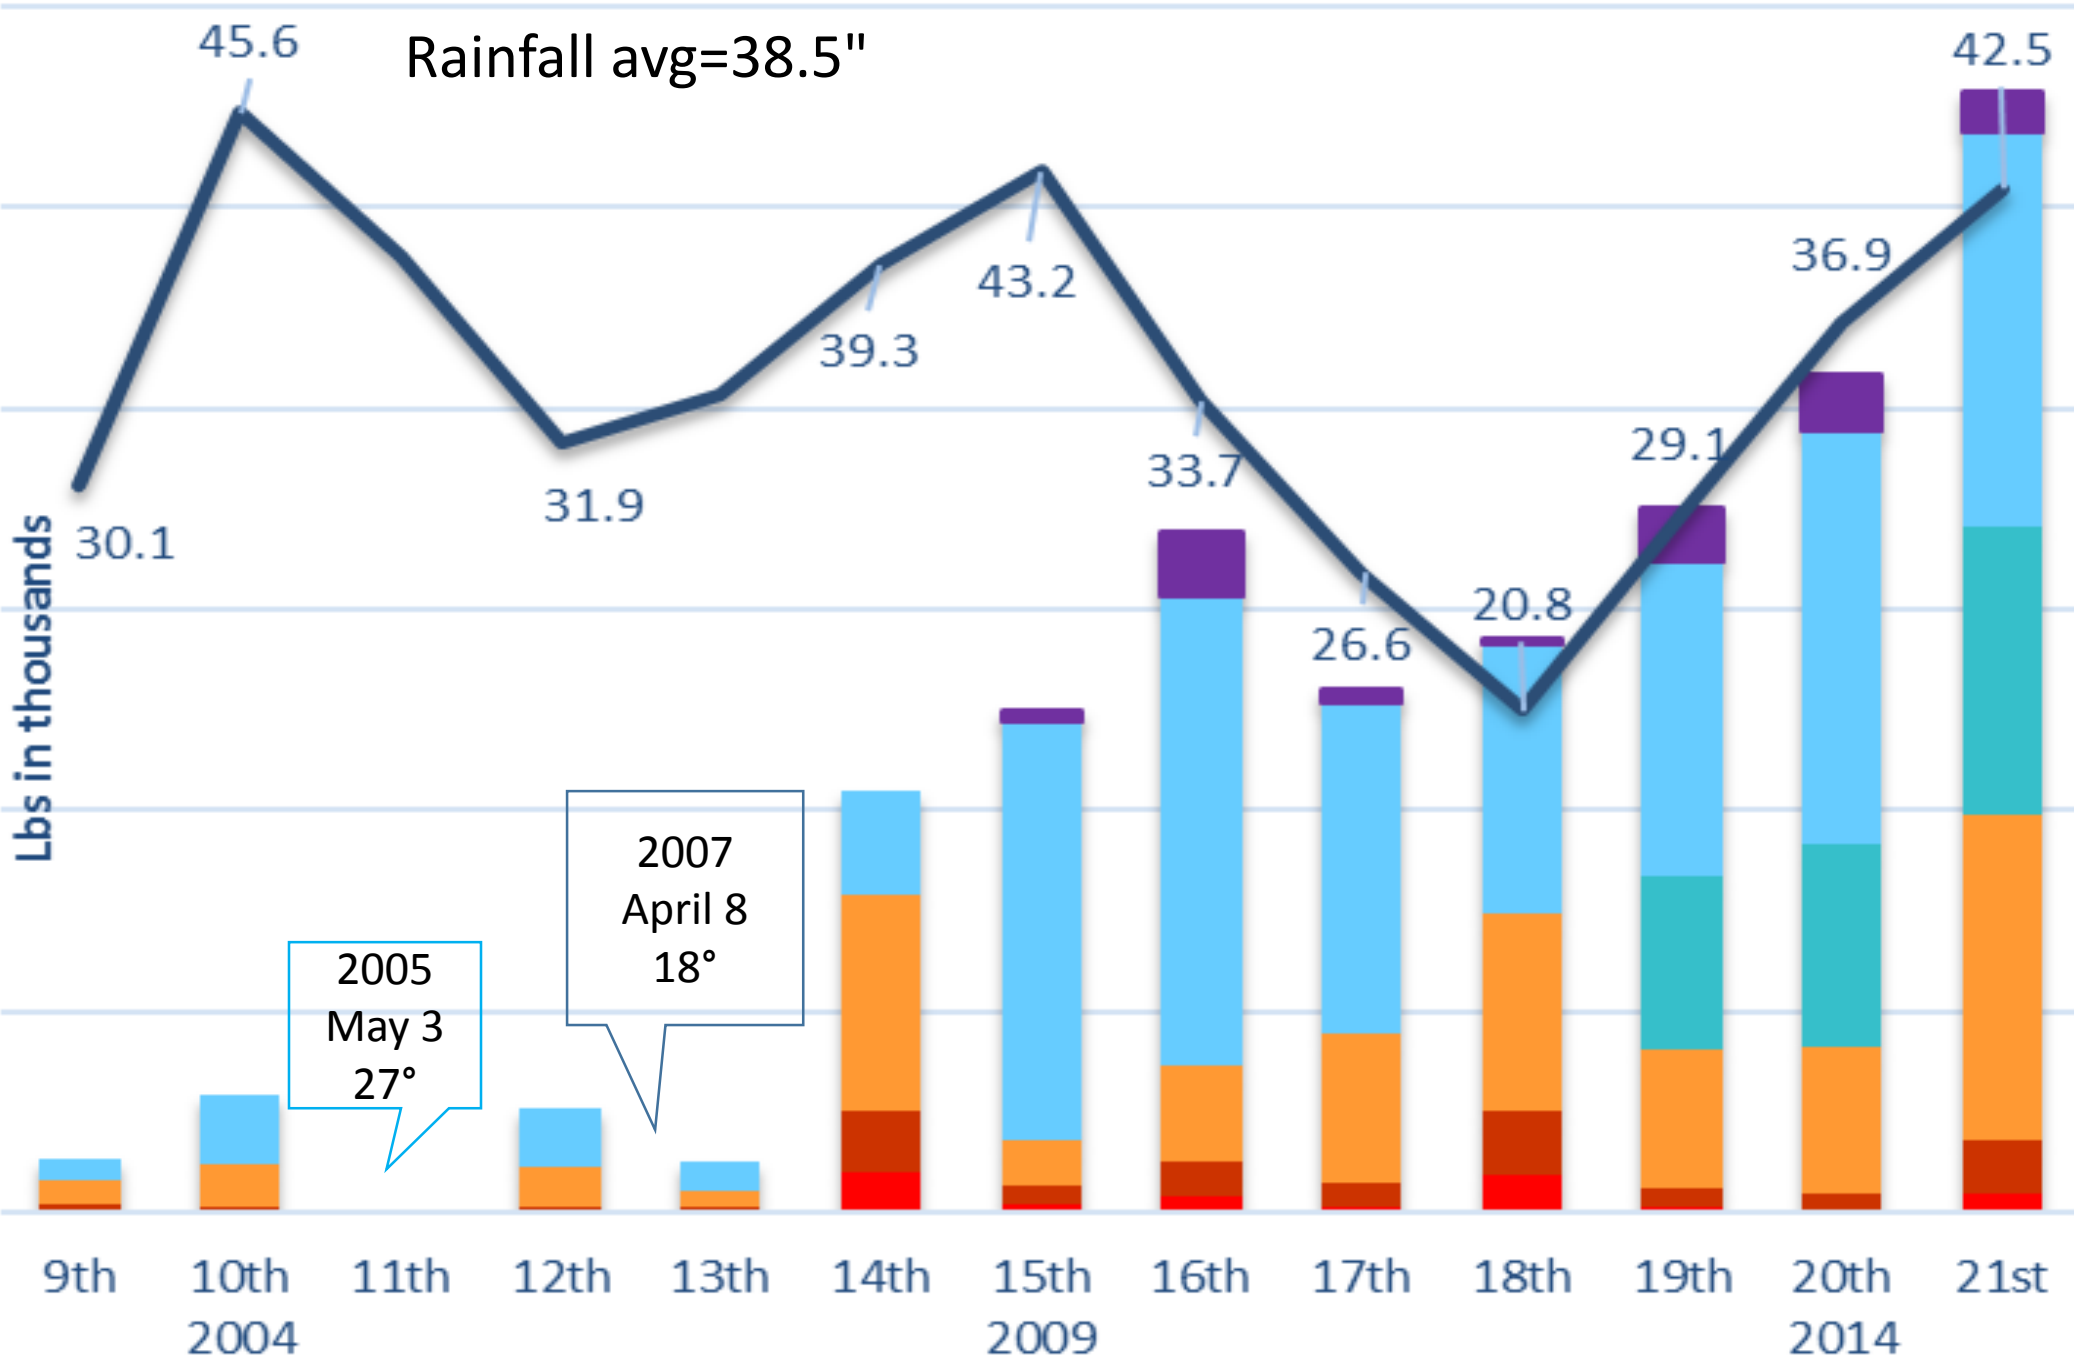

500 ft

May 2011 (year 17)

Legend

Google earth

500 ft

May 2015 (year 21)

Legend

Google earth

500 ft

2004 (10th year)

2015 (21st year)

Actual vs Predicted Chestnut Production

Rainfall avg=38.5"

>1¼

1¼

1⅛

1
1/16"

≤15/16

2007 October
after "Easter freeze"

Daily Collection

2015

2011

Average 2009-2015

September 30

A photograph of a man standing in a field of tall grass next to a young tree. The man is wearing a brown hat, a light blue denim shirt, and blue jeans. He is leaning on a black metal stake that supports the tree. The background shows several other trees and a bright, sunny sky. The text "Grafted Shing Transplanted 2002" is overlaid in white at the bottom left of the image.